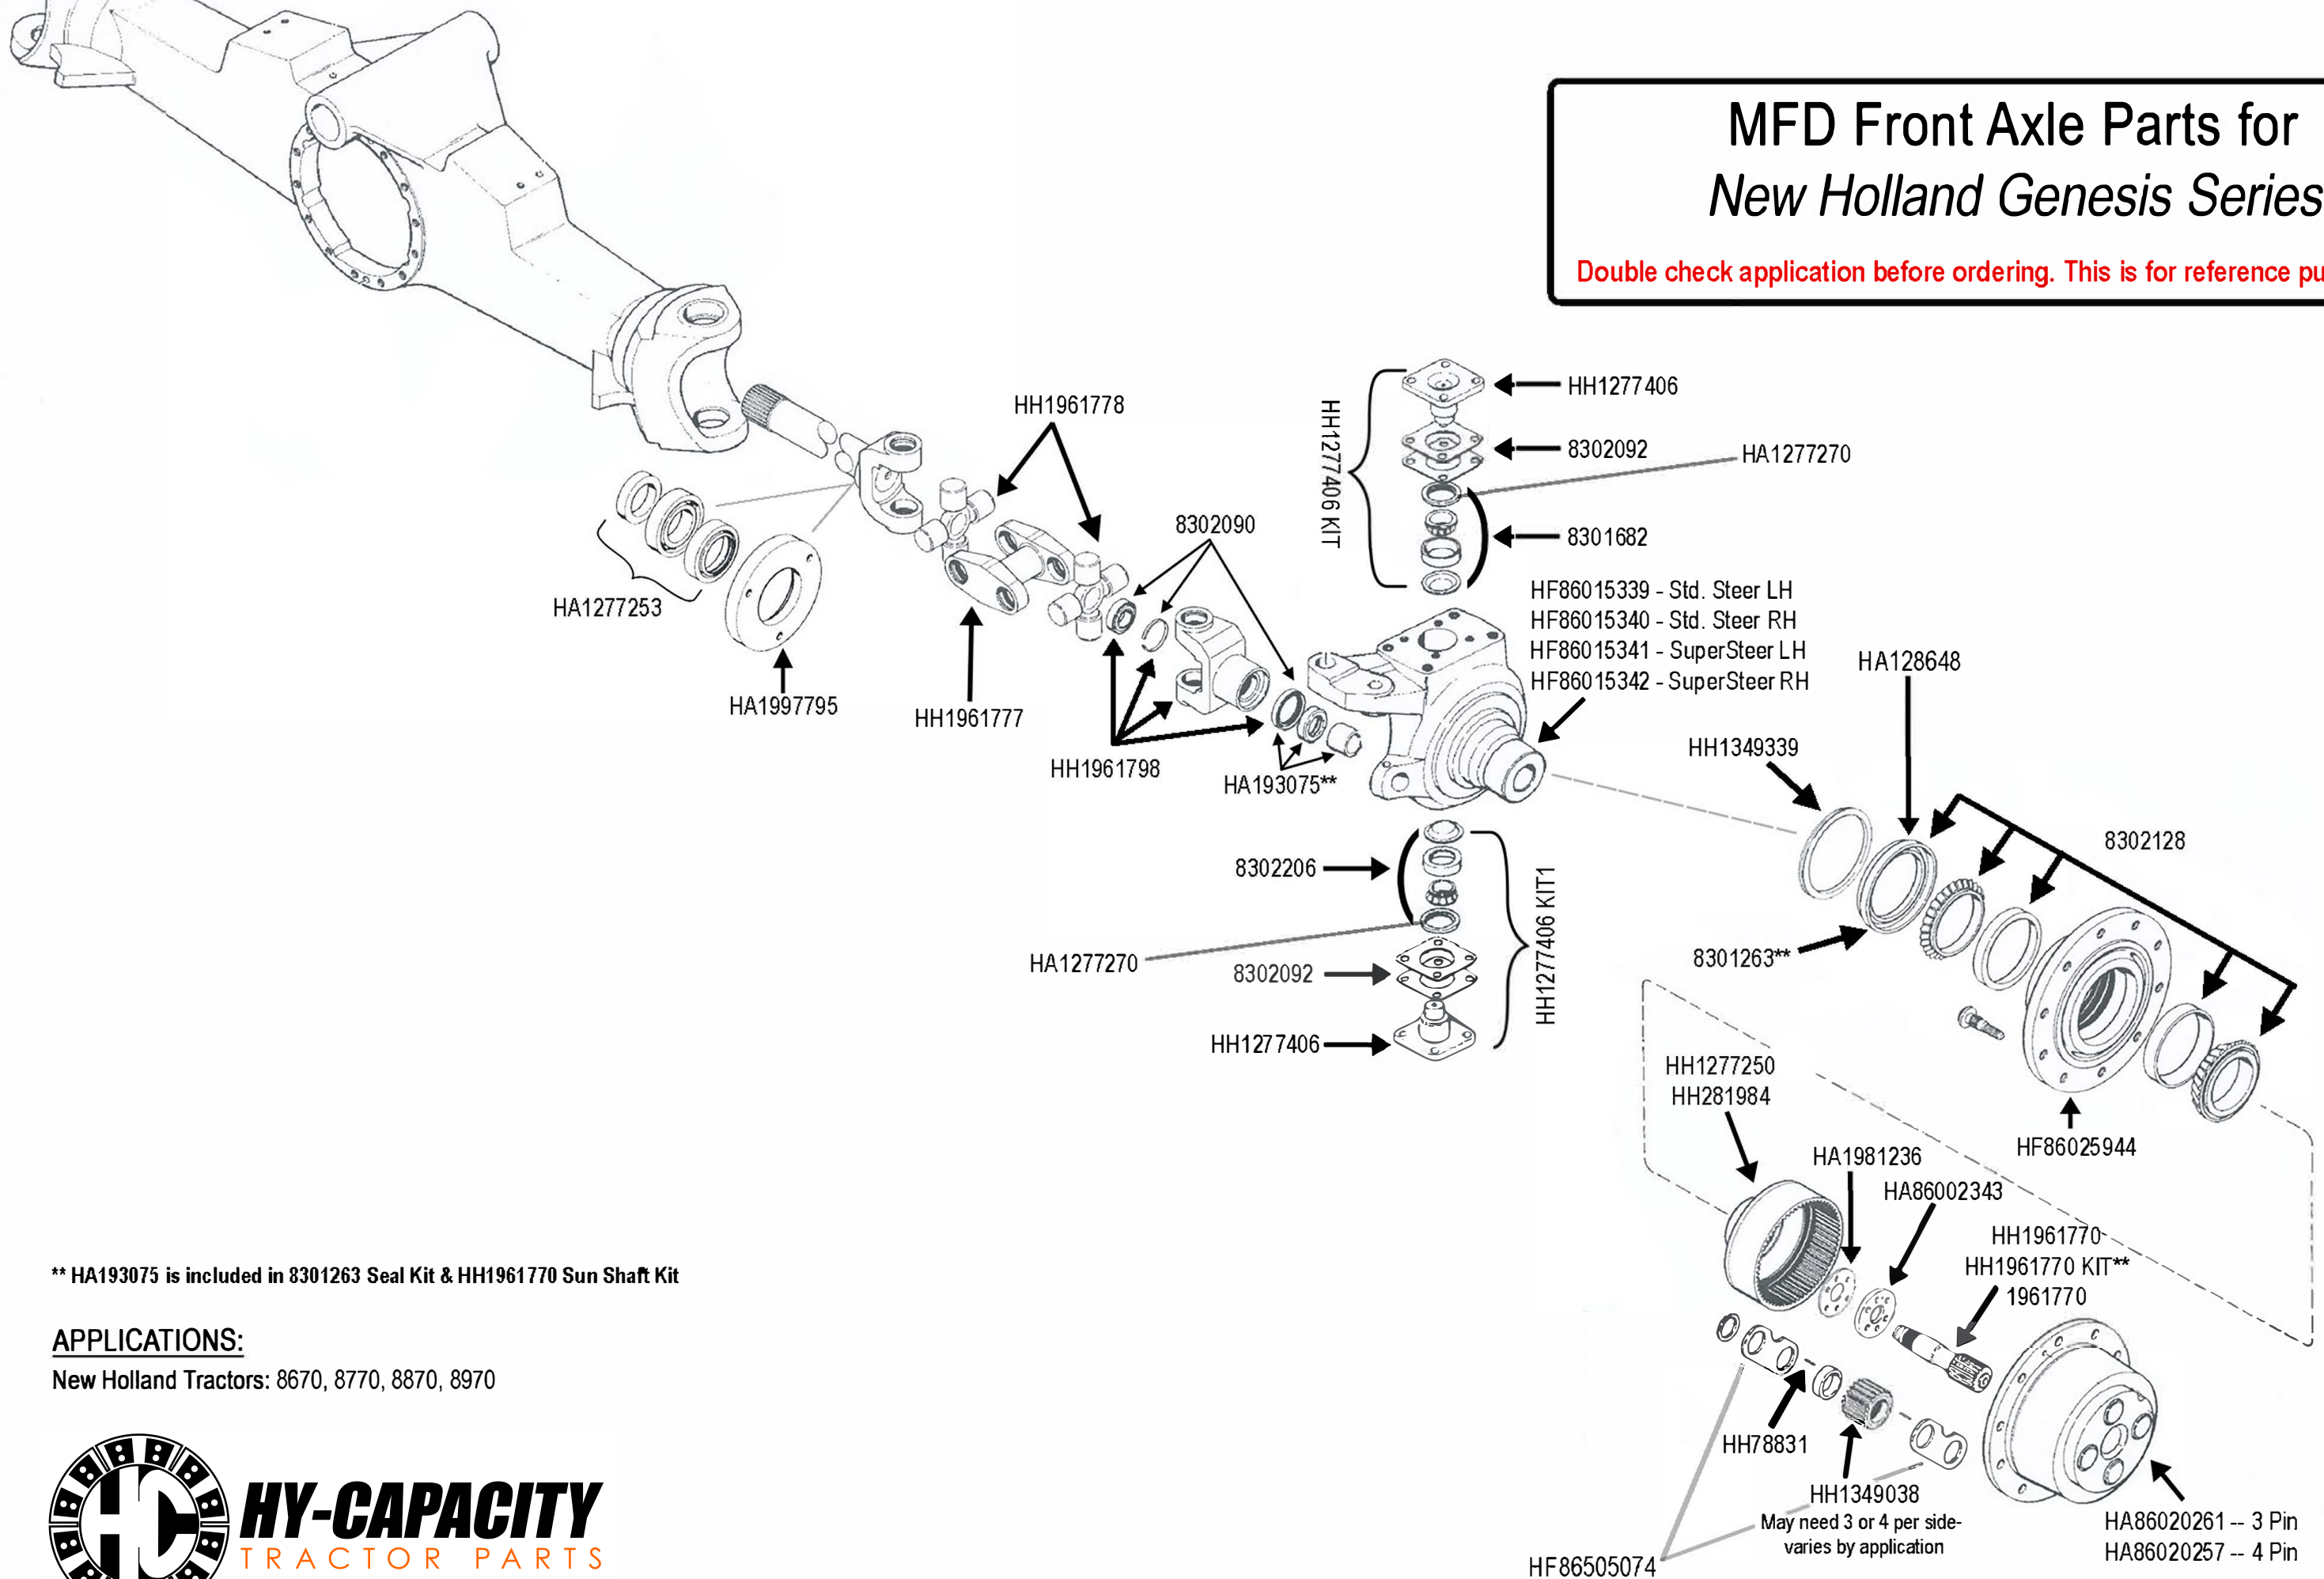

MFD Front Axle Parts for New Holland Genesis Series

Double check application before ordering. This is for reference purpose only.

** HA193075 is included in 8301263 Seal Kit & HH1961770 Sun Shaft Kit

APPLICATIONS:

New Holland Tractors: 8670, 8770, 8870, 8970