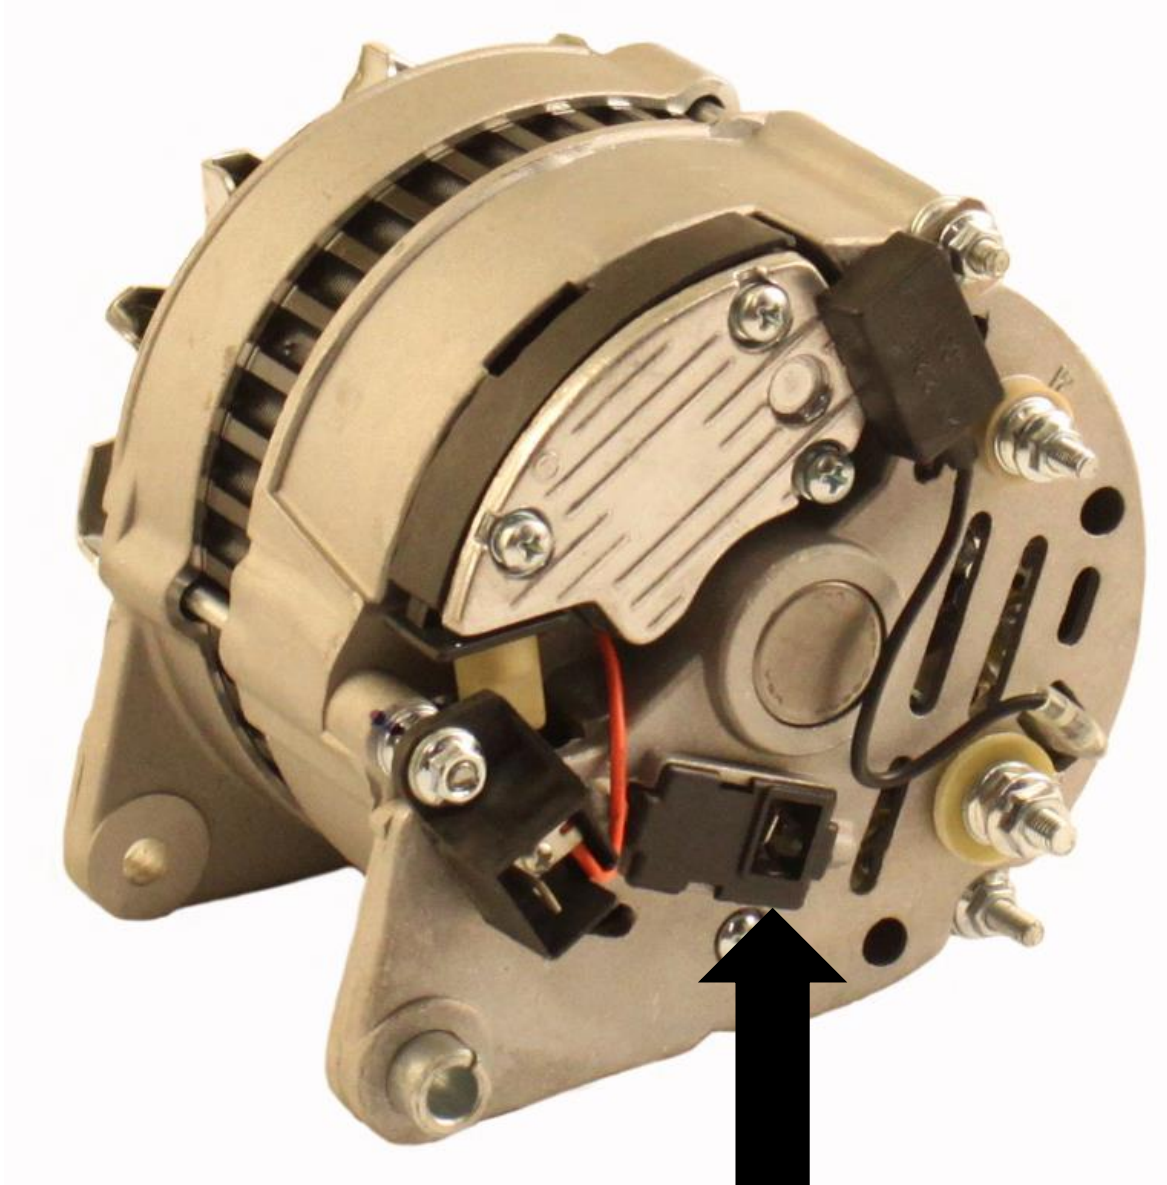

HFE7NN10B376AB [Alternator – New, 12V, 70A, Aftermarket Lucas]

Instruction Guide

For three spade connection,
remove this plastic cover