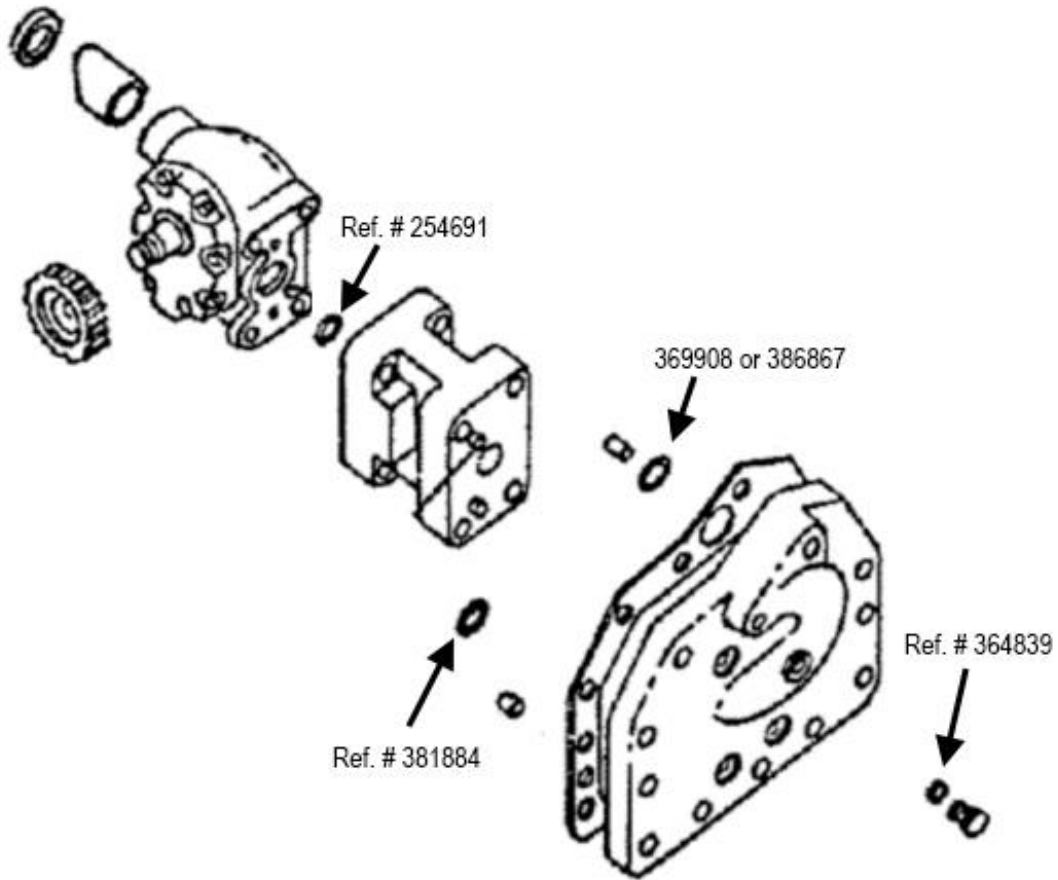

HY-CAPACITY
TRACTOR PARTS

70935N KIT [Main Hitch Hydraulic Pump Kit, w/ Pump, Gasket & Relief Valve]

Instruction Guide

[Return to Website](#)

1404 13th St. South Humboldt, IA 50548 Phone: 844.247.2162 www.hy-capacity.com