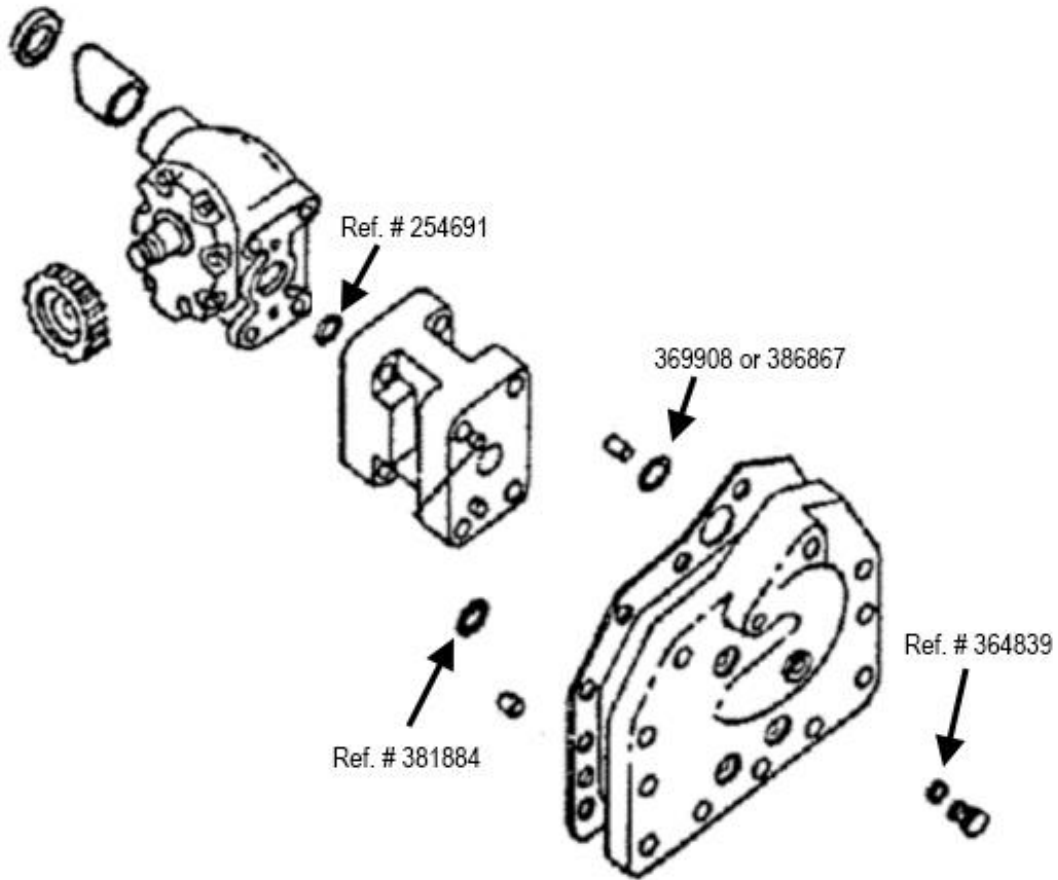

HY-CAPACITY
TRACTOR PARTS

70933N KIT [Main Hitch Hydraulic Pump Kit, w/ Pump, Gasket & Relief Valve]

Instruction Guide

[Return to Website](#)

1404 13th St. South Humboldt, IA 50548 Phone: 844.247.2162 www.hy-capacity.com